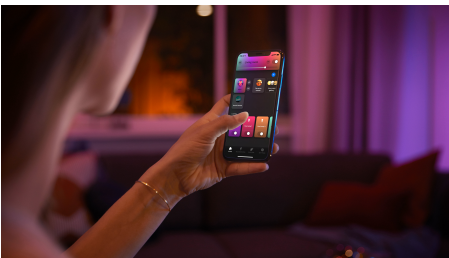

Control up to 10 lights with the Bluetooth app

With the Hue Bluetooth app, you can control your Hue smart lights in a single room of your home. Add up to 10 smart lights and control them all with just the touch of a button on your mobile device.