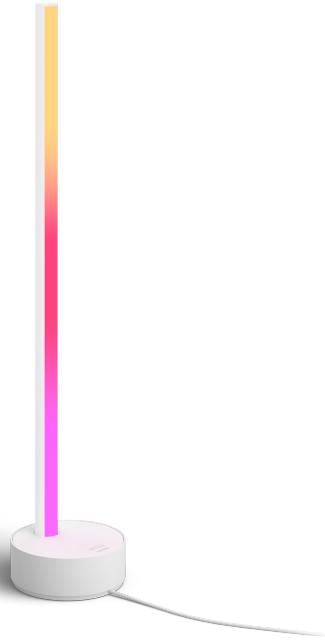

PHILIPS

Gradient Signe table lamp

Hue White and Colour
Ambiance

Integrated LED

Bluetooth control via app

Control with app or voice*

Add Hue Bridge to unlock more

8718696176238

Easy smart lighting

Not only does the gradient Signe table lamp blend in seamlessly with your home decor thanks to its slim, stylish white design, but it also blends multiple colours together to paint the walls with a unique gradient of light.