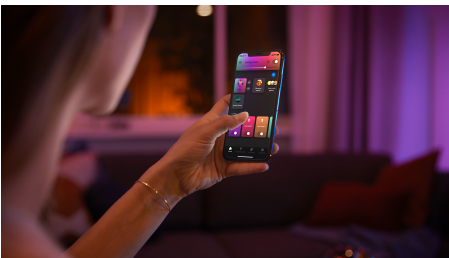

Easy smart lighting

Not only does the gradient Signe table lamp blend in seamlessly with your home decor thanks to its slim, stylish white design, but it also blends multiple colours together to paint the walls with a unique gradient of light.

Limitless possibilities

- Sync films, TV programmes, music, and games to smart lights

Easy smart lighting

- Control up to 10 lights with the Bluetooth app
- Control lights with your voice*
- Create a personalised experience with colourful smart light
- Set the right mood with warm to cool white light
- Unlock full suite of smart light features with Hue Bridge
- Dynamic light scenes
- Seamlessly blend colours

Highlights

Sync films, TV programmes, music, and games to smart lights

Bring your entertainment to new heights by syncing the action on the screen or the beat of your music to your smart lights.* Choose the way you'd like to sync your lights to your film, music (including with our Spotify integration!), TV programme or game and watch as the colour-capable lights in your Entertainment area react. *Hue Bridge required

Control up to 10 lights with the Bluetooth app

With the Hue Bluetooth app, you can control your Hue smart lights in a single room of your home. Add up to 10 smart lights and control them all with just the touch of a button on your mobile device.