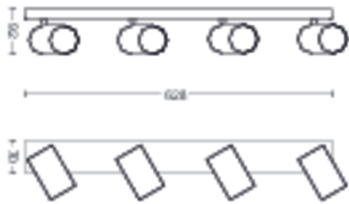

PHILIPS

Spot light

myLiving

KOSIPO

black

50594/30/PN