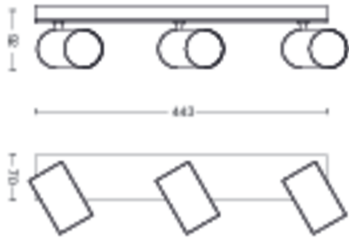

PHILIPS

Spot light

myLiving

KOSIPO

black

50593/30/PN