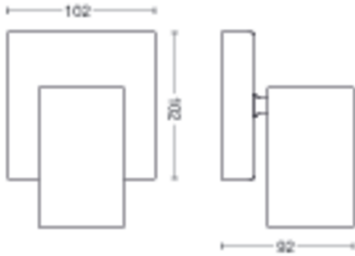

PHILIPS

Spot light

myLiving

KOSIPO

black

50591/30/PN