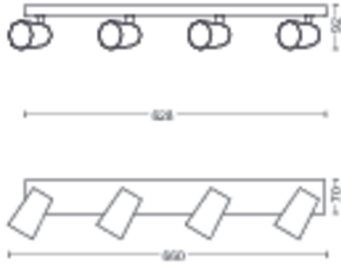

PHILIPS

Spot light

myLiving

PAISLEY

white

50574/31/PN