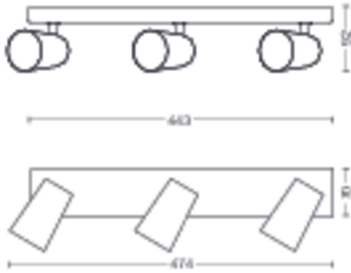

PHILIPS

Spot light

myLiving

PAISLEY

white

50573/31/PN