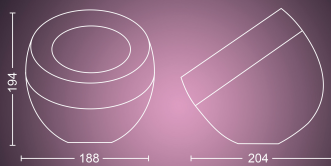

PHILIPS

Iris copper special edition

Hue White and Colour Ambiance

LED integrated

Instant control via Bluetooth

Control with app or voice*

Add Hue Bridge to unlock more

8719514411586