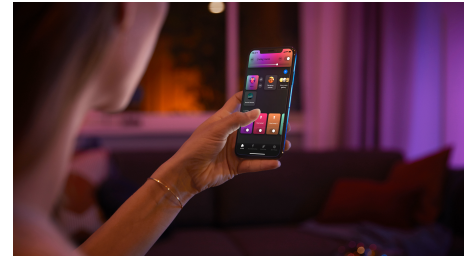

Smart lights to help you wake up and go to sleep more naturally

Pair your Philips Hue Iris limited edition lamp with the Hue Bridge to unlock Wake up and Go to sleep routines, which help you fall asleep and wake up more naturally. The lamp's deep dimming capabilities paired with its diffused backlight allow you to wake up to your own personal sunrise in the morning as your lights gently brighten, or gradually dim warm white lights to help you drift off to sleep easier.

Control up to 10 lights with the Bluetooth app

With the Hue Bluetooth app, you can control your Hue smart lights in a single room of your home. Add up to 10 smart lights and control them all with just the touch of a button on your mobile device.