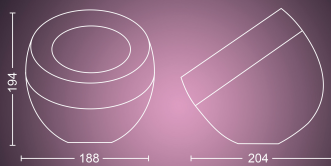

PHILIPS

Iris silver special
edition

Hue White and Colour
Ambiance

LED Integrated

Instant control via Bluetooth

Control with app or voice*

Add Hue Bridge to unlock more

8719514411524