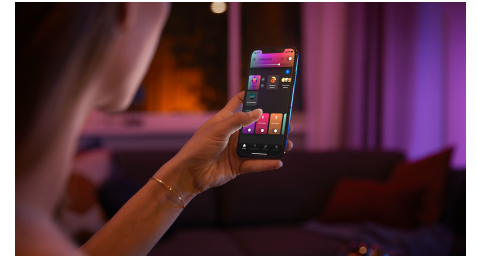

Beauty meets smarts

The Philips Hue Iris limited edition lamp in silver elevates an already iconic design. Thoughtful elements – the fabric-wrapped cord, metallic inner tube, transparent bowl and mix of materials – work together to bring you a smart lamp that offers a unique light effect.

Smart lights to help you wake up and go to sleep more naturally

Pair your Philips Hue Iris limited edition lamp with the Hue Bridge to unlock Wake up and Go to sleep routines, which help you fall asleep and wake up more naturally. The lamp's deep dimming capabilities paired with its diffused backlight allow you to wake up to your own personal sunrise in the morning as your lights gently brighten, or gradually dim warm white lights to help you drift off to sleep easier.

Control up to 10 lights with the Bluetooth app

With the Hue Bluetooth app, you can control your Hue smart lights in a single room of your home. Add up to 10 smart lights and control them all with just the touch of a button on your mobile device.