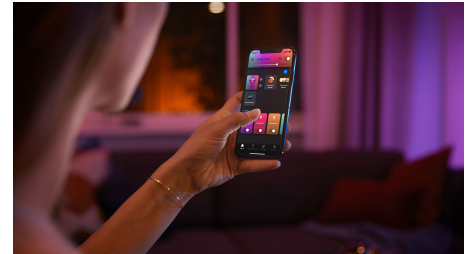

## Smart lights to help you wake up and go to sleep more naturally

Pair your Philips Hue Iris limited edition lamp with the Hue Bridge to unlock Wake up and Go to sleep routines, which help you fall asleep and wake up more naturally. The lamp's deep dimming capabilities paired with its diffused backlight allow you to wake up to your own personal sunrise in the morning as your lights gently brighten, or gradually dim warm white lights to help you drift off to sleep easier.

## Control up to 10 lights with the Bluetooth app

With the Hue Bluetooth app, you can control your Hue smart lights in a single room of your home. Add up to 10 smart lights and control them all with just the touch of a button on your mobile device.