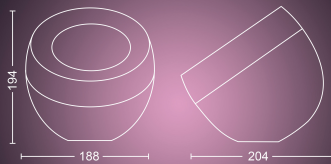

# PHILIPS

Iris gold special edition

Hue White and Colour Ambiance

LED Integrated

Instant control via Bluetooth

Control with app or voice\*

Add Hue Bridge to unlock more

8719514410732