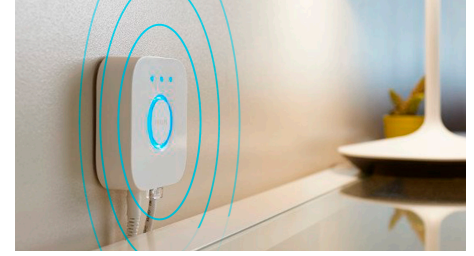

## Unlock full suite of smart light features with Hue Bridge

Add a Hue Bridge (sold separately) to your smart lights to experience the full suite of Philips Hue features. With a Hue Bridge, you can add up to 50 smart lights to control throughout your home. Create routines to automate your entire smart home lighting set-up. Control your lights while away from home or add accessories such as motion sensors and smart switches.