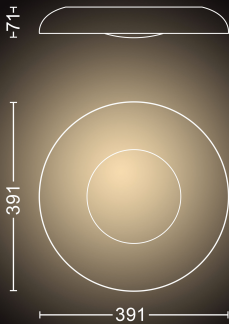

PHILIPS

Still ceiling light

Hue White Ambiance

Integrated LED

Bluetooth control via app

Includes dimmer switch

Add Hue Bridge to unlock more

8719514341371