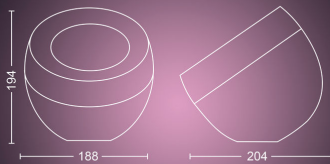

PHILIPS

Iris rosé limited edition

Hue White and Colour Ambiance

LED integrated

Instant control via Bluetooth

Control with app or voice*

Add Hue Bridge to unlock more

8719514264502