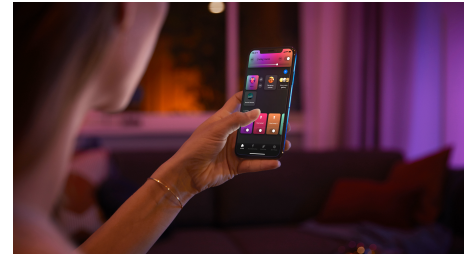

## Beauty meets smarts

The Philips Hue Iris limited edition lamp in rosé elevates an already iconic design. Thoughtful elements – the fabric-wrapped cord, metallic inner tube, transparent bowl and mix of materials – work together to bring you a smart lamp that offers a unique light effect.

## Smart lights to help you wake up and go to sleep more naturally

Pair your Philips Hue Iris limited edition lamp with the Hue Bridge to unlock Wake up and Go to sleep routines, which help you fall asleep and wake up more naturally. The lamp's deep dimming capabilities paired with its diffused backlight allow you to wake up to your own personal sunrise in the morning as your lights gently brighten, or gradually dim warm white lights to help you drift off to sleep easier.

## Control up to 10 lights with the Bluetooth app

With the Hue Bluetooth app, you can control your Hue smart lights in a single room of your home. Add up to 10 smart lights and control them all with just the touch of a button on your mobile device.