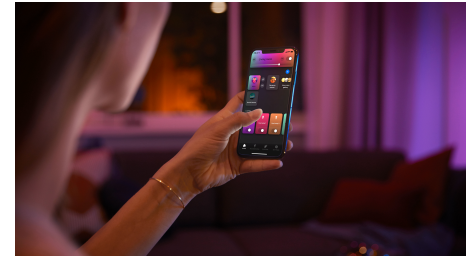

Limitless possibilities

- Control with app or voice*
- A stylish plug-and-play lamp
- Beauty meets smarts
- Smart lights to help you wake up and go to sleep more naturally

Easy smart lighting

- Control up to 10 lights with the Bluetooth app
- Create a personalised experience with colourful smart light
- Set the right mood with warm to cool white light
- Get the perfect light recipes for your daily activities
- Unlock full suite of smart light features with Hue Bridge

Beauty meets smarts

The iconic design of the Philips Hue Iris lamp has been reinvented. Available in black or white, the Iris features a fabric-wrapped cord, mixed materials, aluminium inner tube and unique light effect – a wash of colour with a gentle backlight – to create a sophisticated smart lamp.

Smart lights to help you wake up and go to sleep more naturally

Pair your Philips Hue Iris limited edition lamp with the Hue Bridge to unlock Wake up and Go to sleep routines, which help you fall asleep and wake up more naturally. The lamp's deep dimming capabilities paired with its diffused backlight allow you to wake up to your own personal sunrise in the morning as your lights gently brighten, or gradually dim warm white lights to help you drift off to sleep easier.

Control up to 10 lights with the Bluetooth app

With the Hue Bluetooth app, you can control your Hue smart lights in a single room of your home. Add up to 10 smart lights and control them all with just the touch of a button on your mobile device.