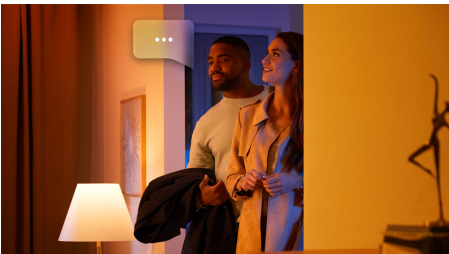

Easy smart lighting

Effortlessly set the mood in any room of your home with the unconventional, compact Philips Hue Bloom. Simply plug in to a plug socket and use the Bloom to cast colourful light as a standalone lamp or add it to your existing Hue system as an accent light. Add a Hue Bridge to unlock the full suite of features.

Limitless possibilities

- A plug-and-play accent lamp
- Control with app or voice*

Easy smart lighting

- Control up to 10 lights with the Bluetooth app
- Create a personalised experience with colourful smart light
- Set the right mood with warm to cool white light
- Get the perfect light recipes for your daily activities
- Unlock full suite of smart light features with Hue Bridge

Highlights

A plug-and-play accent lamp

The Philips Hue Bloom is a small, versatile smart lamp that casts light in any of millions of colors. The Bloom's easy plug-and-play design lets you place the lamp anywhere: place it on a table to wash the walls with beautiful light, set it on your nightstand for a gentle nightlight or position it near your TV to enhance your entertainment with light.

Control with app or voice*

Philips Hue works with Amazon Alexa, Siri and the Google Assistant. Simple voice commands let you dim, brighten or change the colour of your lights, whether you want to control a single lamp or all lights in your home. Voice control requires a Philips Hue Bridge and a compatible partner device.