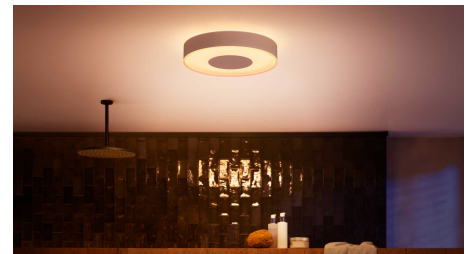

Water-resistant smart light for bathrooms (IP44)

The Philips Hue Xamento series of smart bathroom lights have been rigorously tested to ensure that they are water-resistant, making them ideal for humid environments. Each Adore bathroom light meets IP44 standards.

Specifications

Design and finishing

- Colour: white
- Material: metal, synthetics

Extra feature/accessory incl.

- Dimmable with the Hue app and switches: Yes