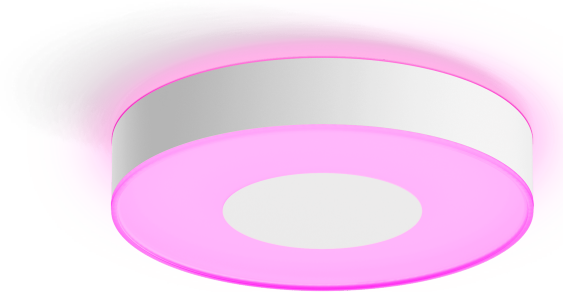

## Easy smart lighting

Bring colourful light to the bathroom with the medium Xamento ceiling light. With a contemporary design and unique light effect, this ceiling light not only supports your daily bathroom routine – it makes it fun.