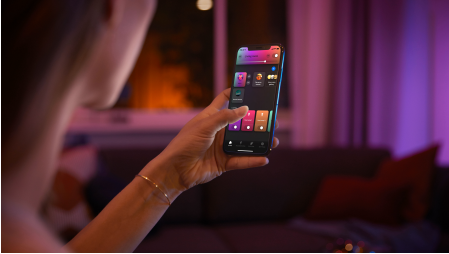

## Easy smart lighting

Bring colourful light to the bathroom with the medium Xamento ceiling light. With a contemporary design and unique light effect, this ceiling light not only supports your daily bathroom routine – it makes it fun.

### Easy smart lighting

- Control up to 10 lights with the Bluetooth app
- Unlock full suite of smart light features with Hue Bridge
- Set up hands-free voice control
- Set the mood with warm-to-cool white smart lights
- Create a personalised experience with colourful smart light
- Water-resistant smart light for bathrooms (IP44)

## Control up to 10 lights with the Bluetooth app

With the Hue Bluetooth app, you can control your Hue smart lights in a single room of your home. Add up to 10 smart lights and control them all with just the touch of a button on your mobile device.