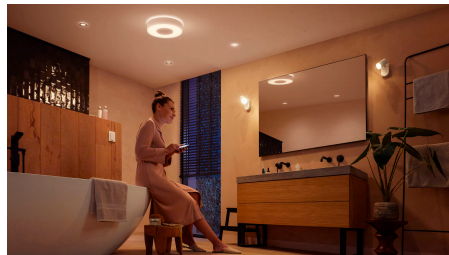

## Unlock full suite of smart light features with Hue Bridge

Add a Hue Bridge (sold separately) to your smart lights to experience the full suite of Philips Hue features. With a Hue Bridge, you can add up to 50 smart lights to control throughout your home. Create routines to automate your entire smart home lighting set-up. Control your lights while away from home or add accessories such as motion sensors and smart switches.

## Set the mood with warm-to-cool white smart lights

Choose from over 50,000 shades of warm-to-cool white light to create the perfect ambiance in your bathroom for each activity and time of day. Use bright, white light each morning to start the day energised and alert, or match your evening wind-down routine with a dim golden glow.

## Create a personalised experience with colourful smart light

Use millions of colours of light to transform your bathroom, instantly creating a unique atmosphere. With the touch of a button, you can cast your soak in the tub surrounded in a calming pink glow, or light your bathroom in vibrant purple to make getting ready for a night out with friends even more fun.