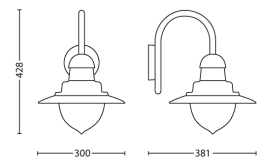

Philips myGarden
Wall light

Raindrop
black

myGarden

01652/30/PN

Enjoy a beautiful garden

Create an authentic outdoor scene with this beautiful Philips myGarden wall light in black. It's designed with high quality aluminum and it casts warm white energy saving light into your charming garden or terrace.

Experience outdoor lighting in an easy way

- IP44 - weather proof

PHILIPS