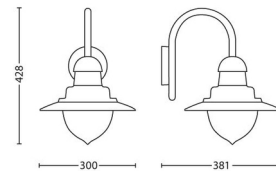

## Philips myGarden 0165206PN Outdoor wall lighting E27 Bronze D

**Brand :** Philips by Signify      **Product family:** myGarden      **Product code:** 01652/06/PN  
**Product name :** 0165206PN

Philips myGarden 0165206PN. Type: Outdoor wall lighting, Product colour: Bronze, Housing material: Aluminium, Plastic. Fitting/cap type: E27, Number of bulbs: 1 bulb(s), Compatible bulb energy efficiency classes: D, E. Power source type: AC, AC input voltage: 220 - 240 V, AC input frequency: 50 - 60 Hz. Width: 381 mm, Length: 300 mm, Height: 428 mm. Quantity per pack: 1 pc(s), Package width: 270 mm, Package depth: 2700 mm

Design		Power	
Housing material *	Aluminium, Plastic	Energy efficiency class	D
Type *	Outdoor wall lighting	Weight & dimensions	
Product colour *	Bronze	Width	381 mm
International Protection (IP) code *	IP44	Length	300 mm
Protection class	I	Height	428 mm
Weatherproof	✓	Weight	1.5 kg
Suitable for outdoor areas *	Garden, Patio	Length	30 mm
Mounting type	Wall mounting	Packaging data	
Glass colour	Transparent	Quantity per pack *	1 pc(s)
Lighting style	Heritage	Package width	270 mm
Suitable location	Garden, Patio	Package depth	2700 mm
Integrated sensors	✗	Package height	433 mm
Light source replaceable	✓	Package weight	2.2 kg
Lamps		Package net weight	1.5 kg
Fitting/cap type *	E27	Package gross weight	2.2 kg
Number of bulbs *	1 bulb(s)	Other features	
Bulb(s) included *	✗	EAN/UPC/GTIN (packaging)	8718696237786
Bulb technology	✗	Compatible bulb energy efficiency classes (old)	A, A+, A++, B, C, D, E
Eye comfort	✗	Included bulb energy efficiency class (old)	D
Compatible bulb energy efficiency classes	D, E	Logistics data	
Replacement bulb power (max)	60 W	SAP EAN/UPC per piece	8718696169858
Ergonomics		Technical details	
Dimmable *	✗	Net weight	1.500 g
Fixture dimmable	✗		
Dimmer	✗		