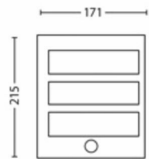

Always light when you come home

This curved Philips Python LED outdoor wall light in stainless steel casts plenty of diffuse warm white light up and down an outdoor wall. The smart frontside panels also provide illumination. With a motion sensor for your personal safety.

Sustainable light solutions

- Energy saving
- High quality LED light
- Long operating life of up to 25 years
- Warm white light
- Philips offers a 5-year warranty on the LED module and driver

Designed for your garden

- Motion sensor included, for convenience and reassurance
- IP44 - weatherproof