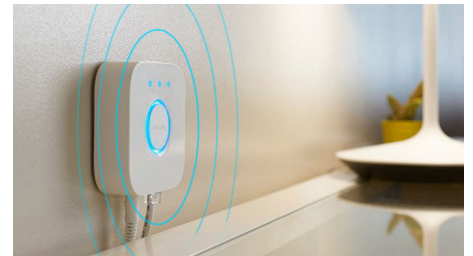

Set the right mood with warm to cool white light

These bulbs and light fixtures offer different shades of warm to cool white light. With complete dimmability from bright to low nightlights, you can tune your lights to the perfect shade and brightness of light for your daily needs.

Unlock full suite of smart light features with Hue Bridge

Add a Hue Bridge (sold separately) to your smart lights to experience the full suite of Philips Hue features. With a Hue Bridge, you can add up to 50 smart lights to control throughout your home. Create routines to automate your entire smart home lighting set-up. Control your lights while away from home or add accessories such as motion sensors and smart switches.