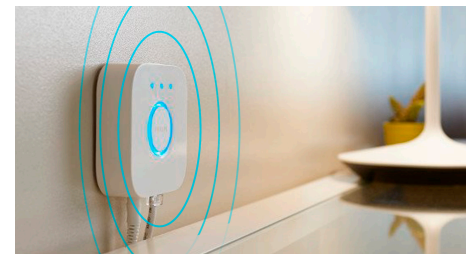

Set the right mood with warm to cool white light

These bulbs and light fixtures offer different shades of warm to cool white light. With complete dimmability from bright to low nightlights, you can tune your lights to the perfect shade and brightness of light for your daily needs.

Unlock full suite of smart light features with Hue Bridge

Add a Hue Bridge (sold separately) to your smart lights to experience the full suite of Philips Hue features. With a Hue Bridge, you can add up to 50 smart lights to control throughout your home. Create routines to automate your entire smart home lighting set-up. Control your lights while away from home or add accessories such as motion sensors and smart switches.