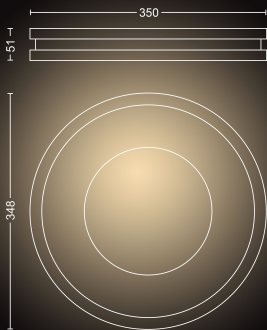

PHILIPS

Being ceiling light

Hue White Ambiance

Integrated LED

Bluetooth control via app

Includes dimmer switch

Add Hue Bridge to unlock more

8719514341135