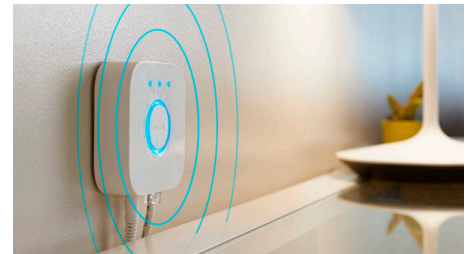

## Set the right mood with warm to cool white light

These bulbs and light fixtures offer different shades of warm to cool white light. With complete dimmability from bright to low nightlights, you can tune your lights to the perfect shade and brightness of light for your daily needs.

## Unlock full suite of smart light features with Hue Bridge

Add a Hue Bridge (sold separately) to your smart lights to experience the full suite of Philips Hue features. With a Hue Bridge, you can add up to 50 smart lights to control throughout your home. Create routines to automate your entire smart home lighting set-up. Control your lights while away from home or add accessories such as motion sensors and smart switches.