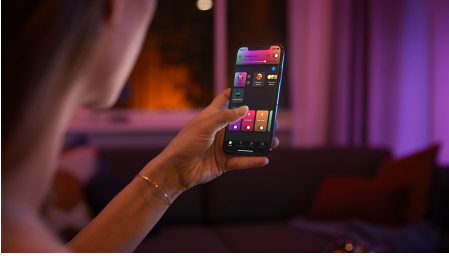

## Easy smart lighting

Give your largest spaces bright, colourful smart light with these two E27 smart bulbs. With a brightness equivalent to a traditional 100 W bulb, these bulbs can fill living rooms, kitchens and more with colour.

### Easy smart lighting

- Control up to 10 lights with the Bluetooth app
- Control lights with your voice\*
- Create a personalised experience with colourful smart light
- Set the right mood with warm to cool white light
- Get the perfect light recipes for your daily activities
- Unlock full suite of smart light features with Hue Bridge
- Powerful, bright and colourful light

## Control up to 10 lights with the Bluetooth app

With the Hue Bluetooth app, you can control your Hue smart lights in a single room of your home. Add up to 10 smart lights and control them all with just the touch of a button on your mobile device.