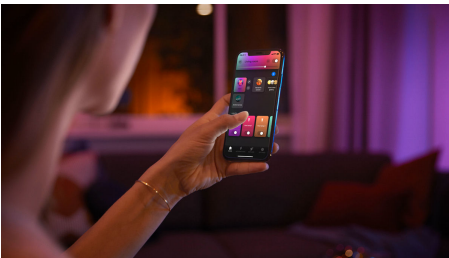

Control up to 10 lights with the Bluetooth app

With the Hue Bluetooth app, you can control your Hue smart lights in a single room of your home. Add up to 10 smart lights and control them all with just the touch of a button on your mobile device.