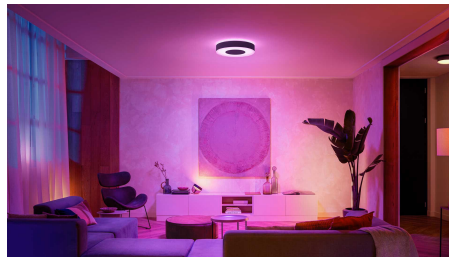

## Control up to 10 lights with the Bluetooth app

With the Hue Bluetooth app, you can control your Hue smart lights in a single room of your home. Add up to 10 smart lights and control them all with just the touch of a button on your mobile device.

## Unlock full suite of smart light features with Hue Bridge

Add a Hue Bridge (sold separately) to your smart lights to experience the full suite of Philips Hue features. With a Hue Bridge, you can add up to 50 smart lights to control throughout your home. Create routines to automate your entire smart home lighting set-up. Control your lights while away from home or add accessories such as motion sensors and smart switches.

## Create a personalised experience with colourful smart light

Use millions of colours of light to transform any room in your home, instantly creating a unique atmosphere. With the touch of a button, you can transform your living room with a pink glow or light your entire home in vibrant colours to turn any night at home into a personalised party.