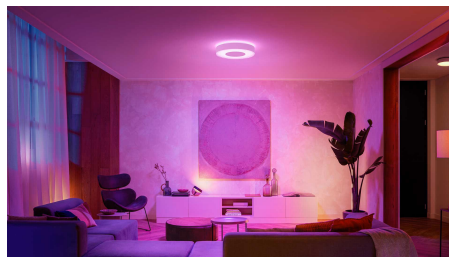

Highlights

Control up to 10 lights with the Bluetooth app

With the Hue Bluetooth app, you can control your Hue smart lights in a single room of your home. Add up to 10 smart lights and control them all with just the touch of a button on your mobile device.

Unlock full suite of smart light features with Hue Bridge

Add a Hue Bridge (sold separately) to your smart lights to experience the full suite of Philips Hue features. With a Hue Bridge, you can add up to 50 smart lights to control throughout your home. Create routines to automate your entire smart home lighting set-up. Control your lights while away from home or add accessories such as motion sensors and smart switches.

Create a personalised experience with colourful smart light

Use millions of colours of light to transform any room in your home, instantly creating a unique atmosphere. With the touch of a button, you can transform your living room with a pink glow or light your entire home in vibrant colours to turn any night at home into a personalised party.