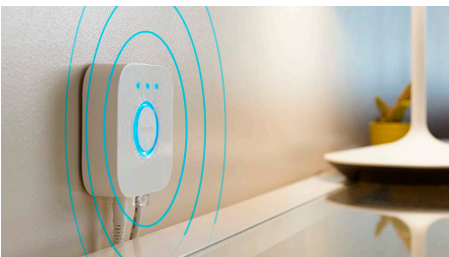

Easy smart lighting

- Control up to 10 lights with the Bluetooth app
- Unlock full suite of smart light features with Hue Bridge
- Set up hands-free voice control
- Create a personalised experience with colourful smart light
- Optimised light recipes for your daily activities

Highlights

Control up to 10 lights with the Bluetooth app

With the Hue Bluetooth app, you can control your Hue smart lights in a single room of your home. Add up to 10 smart lights and control them all with just the touch of a button on your mobile device.

Unlock full suite of smart light features with Hue Bridge

Add a Hue Bridge (sold separately) to your smart lights to experience the full suite of Philips Hue features. With a Hue Bridge, you can add up to 50 smart lights to control throughout your home. Create routines to automate your entire smart home lighting set-up. Control your lights while away from home or add accessories such as motion sensors and smart switches.