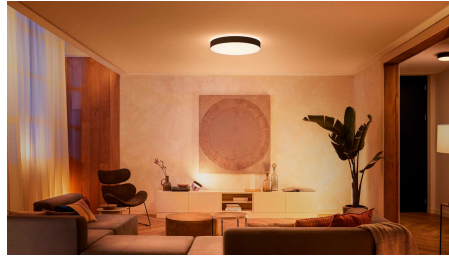

Unlock full suite of smart light features with Hue Bridge

Add a Hue Bridge (sold separately) to your smart lights to experience the full suite of Philips Hue features. With a Hue Bridge, you can add up to 50 smart lights to control throughout your home. Create routines to automate your entire smart home lighting set-up. Control your lights while away from home or add accessories such as motion sensors and smart switches.

Set the right mood with warm-to-cool white light

Choose from over 50,000 shades of warm-to-cool white light to create the perfect ambiance in your home for each activity and time of day. Use bright, white light each morning to start the day energised and alert, or match your evening wind-down routine with a dim golden glow.