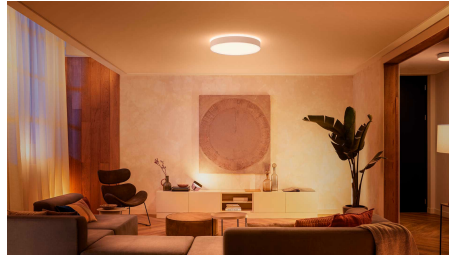

Easy smart lighting

The extra-large Enrave ceiling light in white illuminates wide areas, useful in combination living/dining rooms. Its unique effect casts a ring of warm-to-cool white light against the ceiling and a powerful glow downwards.

Unlock full suite of smart light features with Hue Bridge

Add a Hue Bridge (sold separately) to your smart lights to experience the full suite of Philips Hue features. With a Hue Bridge, you can add up to 50 smart lights to control throughout your home. Create routines to automate your entire smart home lighting set-up. Control your lights while away from home or add accessories such as motion sensors and smart switches.

Set the right mood with warm-to-cool white light

Choose from over 50,000 shades of warm-to-cool white light to create the perfect ambiance in your home for each activity and time of day. Use bright, white light each morning to start the day energised and alert, or match your evening wind-down routine with a dim golden glow.