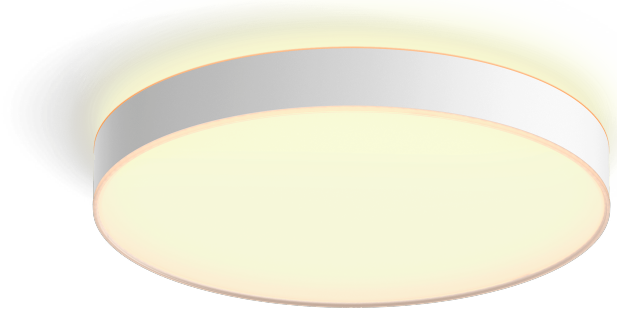

PHILIPS

Enrave extra large ceiling lamp

Hue White Ambiance

Integrated LED

Bluetooth control via app

Includes dimmer switch

Add Hue Bridge to unlock more

41161/31/P6

Easy smart lighting

The extra-large Enrave ceiling light in white illuminates wide areas, useful in combination living/dining rooms. Its unique effect casts a ring of warm-to-cool white light against the ceiling and a powerful glow downwards.

Specifications

Design and finishing

- Colour: white
- Material: metal, synthetics

Extra feature/accessory incl.

- Dimmable with the Hue app and switches: Yes

Miscellaneous

- Especially designed for: Living Room and Bedroom
- Style: Modern
- Type: Ceiling light