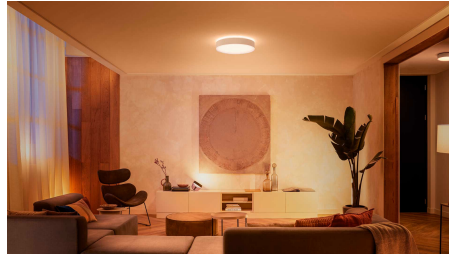

## Set the right mood with warm-to-cool white light

Choose from over 50,000 shades of warm-to-cool white light to create the perfect ambiance in your home for each activity and time of day. Use bright, white light each morning to start the day energised and alert, or match your evening wind-down routine with a dim golden glow.