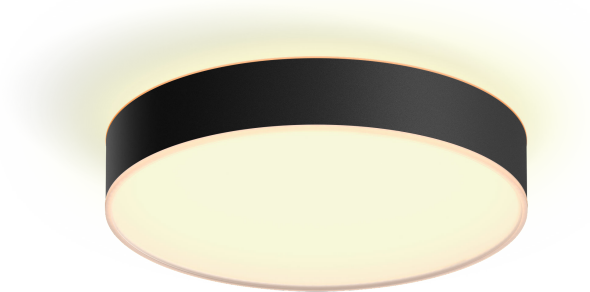

PHILIPS

Enrave medium
ceiling lamp

Hue White Ambiance

Integrated LED

Bluetooth control via app

Includes dimmer switch

Add Hue Bridge to unlock more

41159/30/P6

Easy smart lighting

Choose from thousands of shades of white light with the medium Enrave ceiling light in black, made for large areas, such as the bedroom. Cast a subtle glow against the ceiling while directing powerful light below for a unique look.

Specifications

Design and finishing

- Colour: black
- Material: metal, synthetics

Extra feature/accessory incl.

- Dimmable with the Hue app and switches: Yes

Miscellaneous

- Especially designed for: Living Room and Bedroom
- Style: Modern
- Type: Ceiling light

Power consumption

- Energy efficiency label (EEL): F

Product dimensions and weight

- Height: 8.4 cm
- Length: 38.1 cm
- Width: 38.1 cm

Service

- Warranty: 2 year(s)

Technical specifications

- Lifetime up to: 25,000 h
- Bulb technology: LED
- Light colour: 2200-6500 Hue White Ambiance
- Mains power: 50-60 Hz
- Fixture dimmable: Yes
- LED: Yes
- Built-in LED: Yes
- Number of bulbs: 1
- Wattage bulb included: 19.2 W
- IP code: IP20
- Class of protection: I - earthed
- Lumen output at 2,700 K (out-of-the-box setting): 1,900 lm
- Lumen output at 4000K: 2,450 lm
- Replaceability of control gears:
Replaceable control gear by a professional
- Replaceability of light source:
Replaceable LED light source by a professional