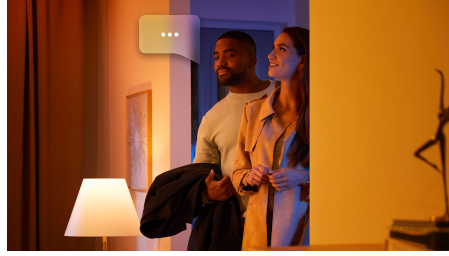

Set up hands-free voice control

Philips Hue works with Amazon Alexa and Google Assistant when paired with a compatible Google Nest or Amazon Echo device. Control multiple lights in a room or just a single lamp with simple voice commands.