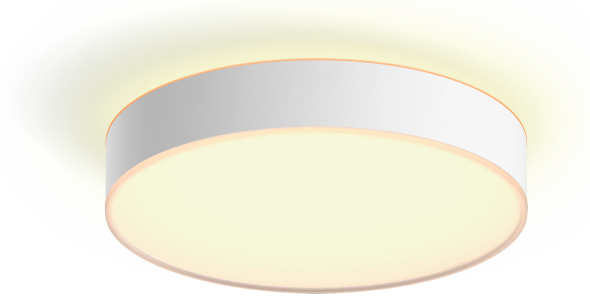

## Easy smart lighting

Designed for larger areas, such as the bedroom, the medium Enrave ceiling lamp in white casts a subtle glow against the ceiling and powerful light downwards. This fixture offers warm-to-cool white light and a unique, contemporary look.