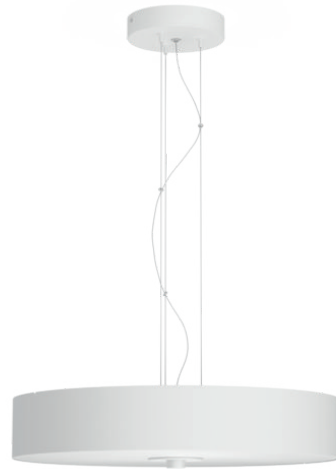

# PHILIPS

Fair suspension light

Hue White Ambiance

Integrated LED

Bluetooth control via app

Includes dimmer switch

Add Hue Bridge to unlock more

40339/31/P6

## Easy smart lighting

The Philips Hue White ambiance Fair pendant in white features up and down lighting in warm-to-cool white light and built-in light recipes for daily routines. Control instantly with the included Hue dimmer switch or Bluetooth. Connect to a Hue Bridge for more smart light features.

## Design and finishing

- Colour: white
- Material: metal