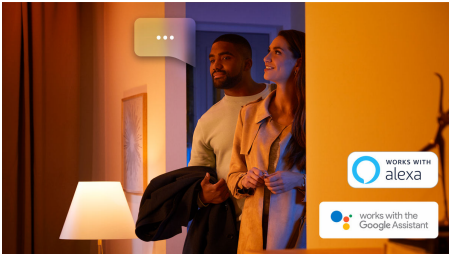

Control lights with your voice*

Get hands-free control of your lights and use your voice instead! Simple voice commands allow you to control multiple lights in a room or just a single lamp. *Works with Alexa when used with a compatible Echo device. Compatibility with Google Home and Google Nest devices coming soon.