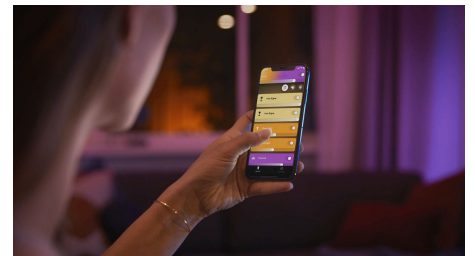

## Dynamic, natural lighting effects

Amp up the ambience of special moments with living light. Use dynamic light effects, such as Cosy Candle, Sunday Coffee, Meditation, Enchanted Forest and Night Adventure to create the perfect mood in any situation.

## Smart lights to wake you up and help you sleep

Connect your Hue Go to the Hue Bridge and let your lights mimic the sunrise in the morning with the wake up routine, which slowly brightens your lights at a pre-set time to help you start your day feeling calm and refreshed. In the evening, set a go to sleep routine, which gradually dims warm white lights and helps you prepare for a good night's sleep.

## Control up to 10 lights with the Bluetooth app

With the Hue Bluetooth app, you can control your Hue smart lights in a single room of your home. Add up to 10 smart lights and control them all with just the touch of a button on your mobile device.