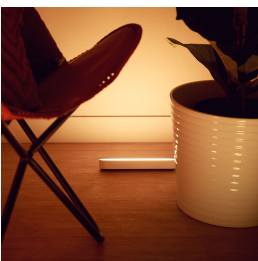

Create your ambience

Set the right ambience for any moment and decorate your home with warm to cool white light. Enjoy different styles throughout the year, whether it's the crisp white light reminding you of a spring breeze, the warm white light of a summer sun or the ice-cool daylight of winter. Connection with the Philips Hue bridge is required for this functionality.